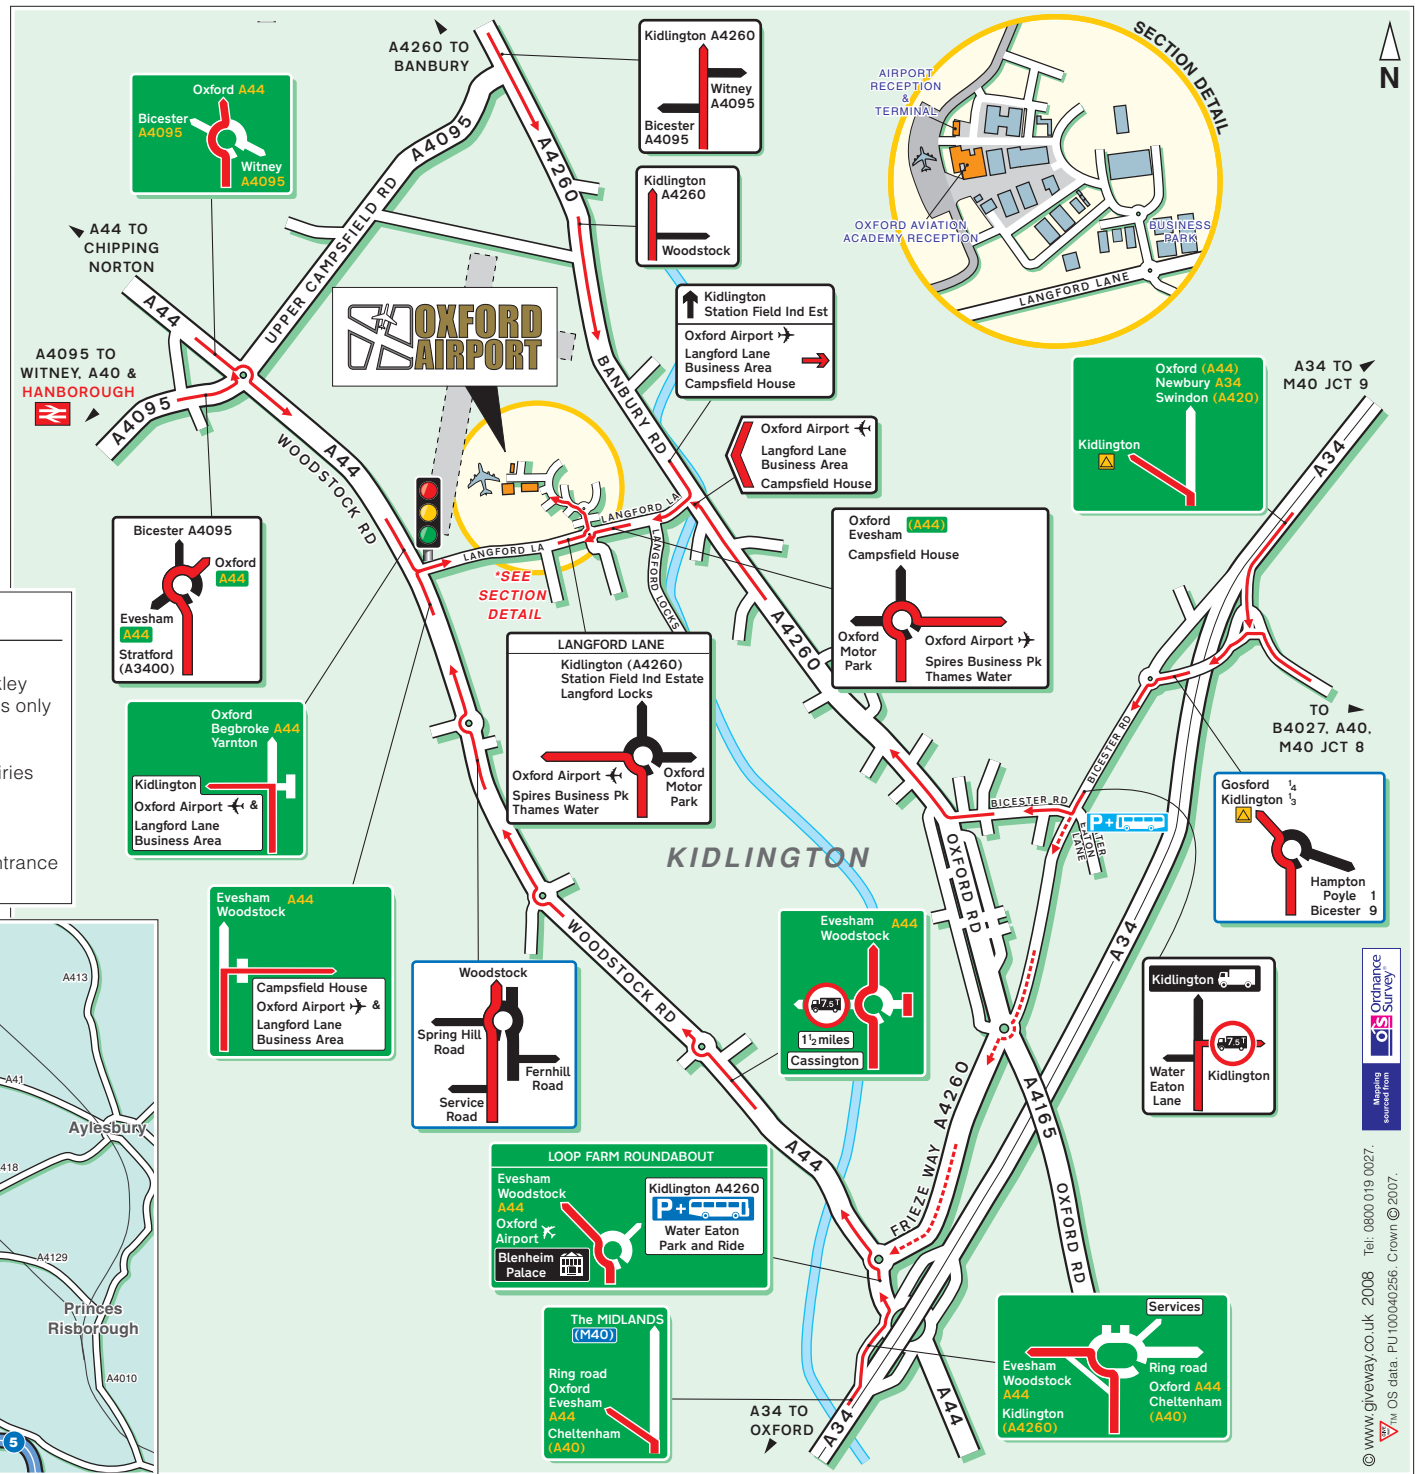

OXFORD AIRPORT

Oxford Airport
Kidlington, Oxford, OX5 1RA

Tel: +44 (0) 1865 290 600
Fax: +44 (0) 1865 290 605

Email: info@oxfordairport.co.uk
Web: www.oxfordairport.co.uk

Public Transport

By Rail.
Oxford Airport is accessed via three rural stations – Hanborough, Tackley and Islip (all served by First Great Western) whilst Oxford City station is only six miles away (served by Virgin, First Great Western and others). Bicester station also offers regular services to London. For information on train operators and times phone National Rail Enquiries on 0845 7484950 or check website www.thetrainline.com

By Bus.
Oxford City bus services run at 15 minute intervals right outside the entrance to the airport.

OS
Ordnance
Survey

© www.giveaway.co.uk 2008 Tel: 0800 019 0027.
Map data: OS data - PU10040256 - Crown © 2007.